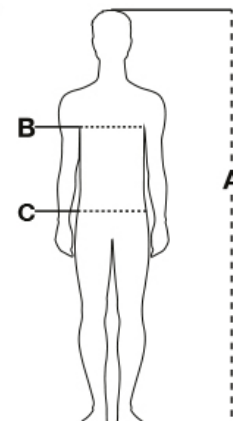

#### Matériau: TWILL

80% POLYESTER + 20% COTON  
190 GR/MQ

Tailles: S-M-L-XL-XXL-3XL-4XL-5XL

MADE IN: MADE IN CHINA

HS CODE: 62113390

#### Certifications:

Sizes (+/- 5%)	(A)	(B)	(C)
XXS	158/164	76/80	68/72
XS	166/172	82/86	74/79
S	168/174	86/92	80/86
M	172/178	94/100	88/94
L	174/180	102/108	96/102
XL	176/182	110/116	104/110
XXL	178/184	118/124	112/118
3XL	180/186	126/132	120/126
4XL	184/188	134/140	128/134
5XL	186/190	142/148	136/142